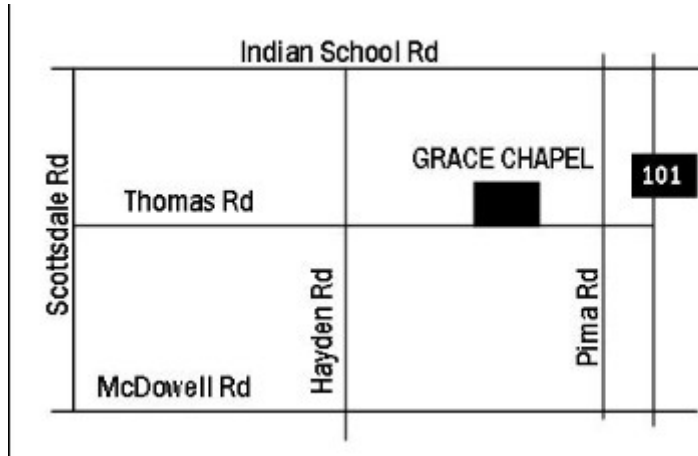

Join Us!

Grace Chapel is located at 8524 E. Thomas Rd. We are on the north side of Thomas about a quarter of a mile west of the Loop 101 in south Scottsdale. For more info feel free to call 480-946-3464.